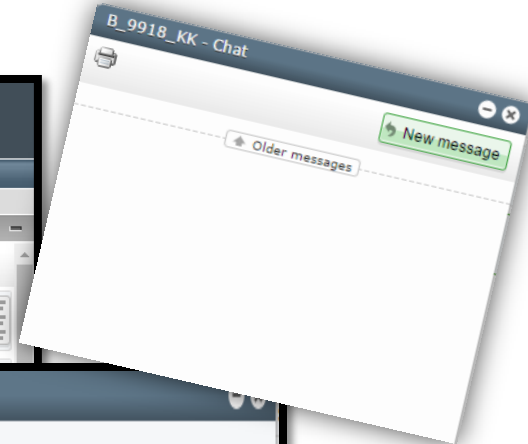

Solution

Optimize and improve your business with our powerful and easy job management tool. Take advantage of your mobile devices and have your jobs under control

Garmin GPS solutions are a key part of today's most useful, versatile and cost-efficient fleet monitoring solutions. With us on your side, drivers and dispatchers work together to improve customer response and optimize fleet resources to achieve lower costs.

	Order	Route	Description	Up	Down	State	Late	Location	Dist. worker	Unassign
#123	1		Test Job jarak dekat	▲	▼	Completed	Late	Jl. Raya Lintas Tim. Sumatra, Sidomulyo, I	68,8 km	
#122	2		Test Job B 9974	▲	▼	Completed	Late	Unnamed Road, Kota Pinang, Kabupaten La	292,8 km	

Vehicle will receive all job details directly on to their Garmin device extension or Mobile Data Terminal. Job Dispatch integrates with M2Fleet and Google maps for navigation. So, no time is wasted on going the wrong way.